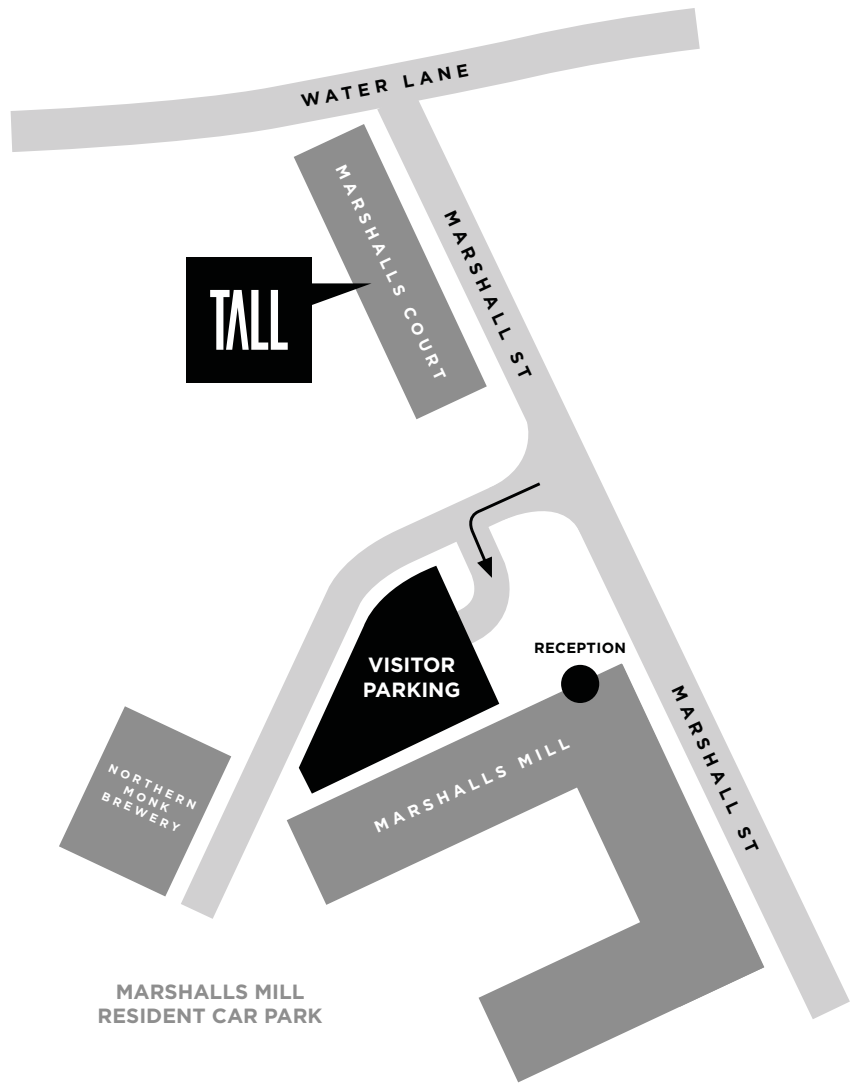

TALL

VISITOR PARKING

You'll find us on the first floor of Marshalls Court which is the smaller building opposite the main Marshalls Mill building.

Visitor parking is available directly outside Marshalls Mill which is on your immediate left after turning onto the cobbles off Marshall Street.

Pop into Marshalls Mill reception and enter your car registration into the iPad they provide so that attendants will be aware you're visiting us.

ONCE YOU'VE PARKED UP

Head into Marshalls Mill main reception

Enter your car registration on the iPad

Head across to Marshalls Court and we'll pop the kettle on.

NO SPACES LEFT?!

Give us a call in the office and we'll see if we can sort something out.

0113 243 0051